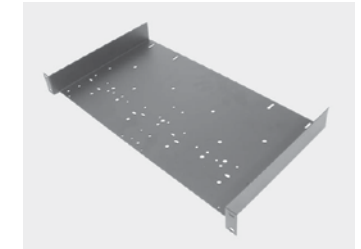

1u-2u Rack Shelf

PRODUCT SPECIFICATION

This steel rack shelf is available as a 1u or 2u unit.

3u-4u Rack Shelf

PRODUCT SPECIFICATION

This steel rack shelf is available as a 3u or 4u unit.

Utility Rack Shelf