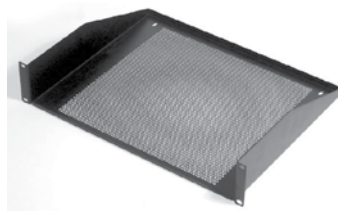

Vented Rack Shelf

PRODUCT SPECIFICATION

This vented Rack Shelf includes perforation which allows 61% free air flow.