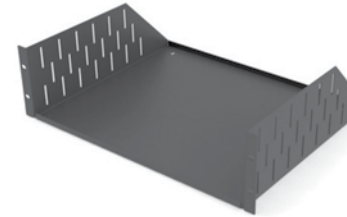

1u-2u Rack Shelf

PRODUCT SPECIFICATION

This steel rack shelf is available as a 1u or 2u unit.

3u-4u Rack Shelf

PRODUCT SPECIFICATION

This steel rack shelf is available as a 3u or 4u unit.

Utility Rack Shelf