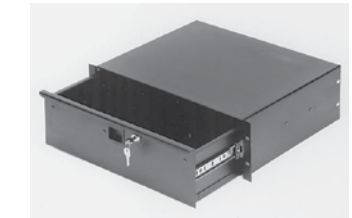

PRODUCT SPECIFICATION

This sliding Rack Shelf is available as a 2u unit.

Rack Drawer/Shelf

PRODUCT SPECIFICATION

This Rack Drawer/Shelf is a 1u unit and comes with or without slam locks.

Rack Drawer

PRODUCT SPECIFICATION