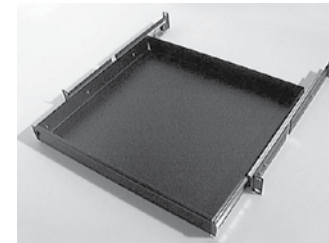

Rack Drawer/Shelf

PRODUCT SPECIFICATION

This Rack Drawer/Shelf is a 1u unit and comes with or without slam locks.